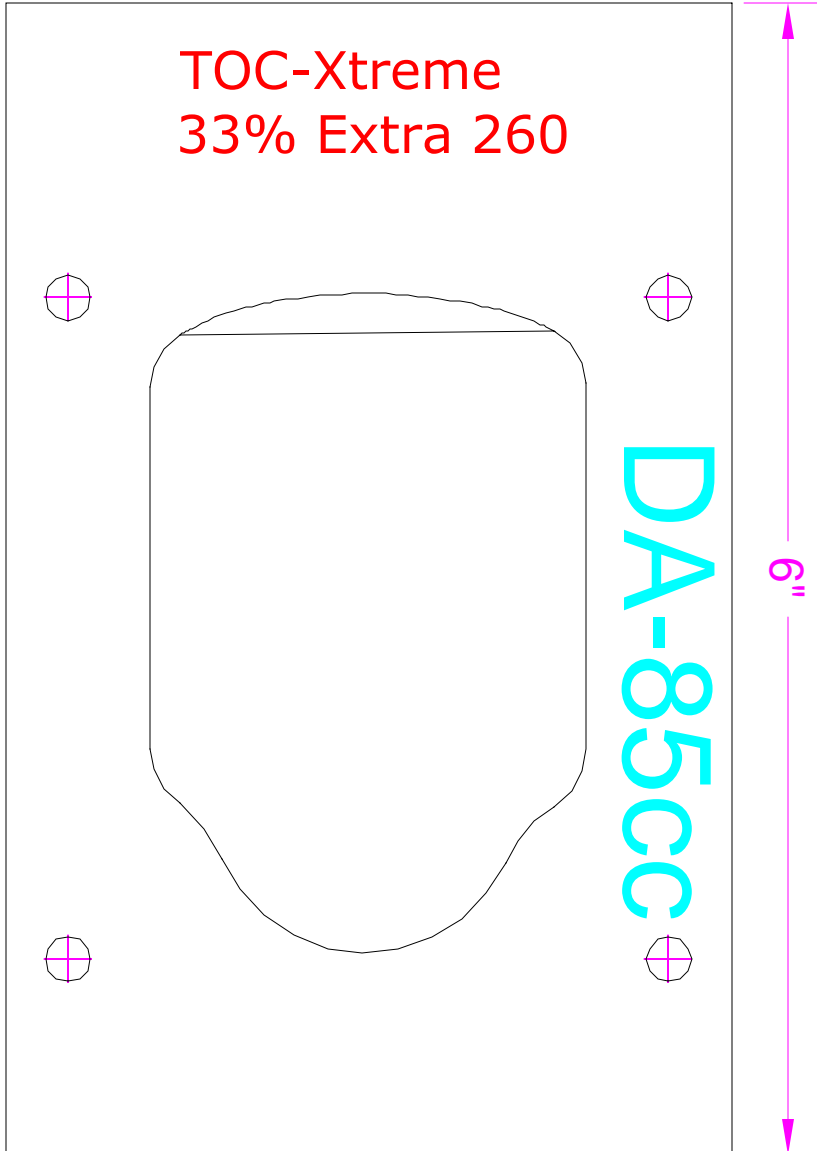

TOC-Xtreme
33% Extra 260

DA-85CC

6"

$\frac{3}{32}$
 $\frac{25}{32}$